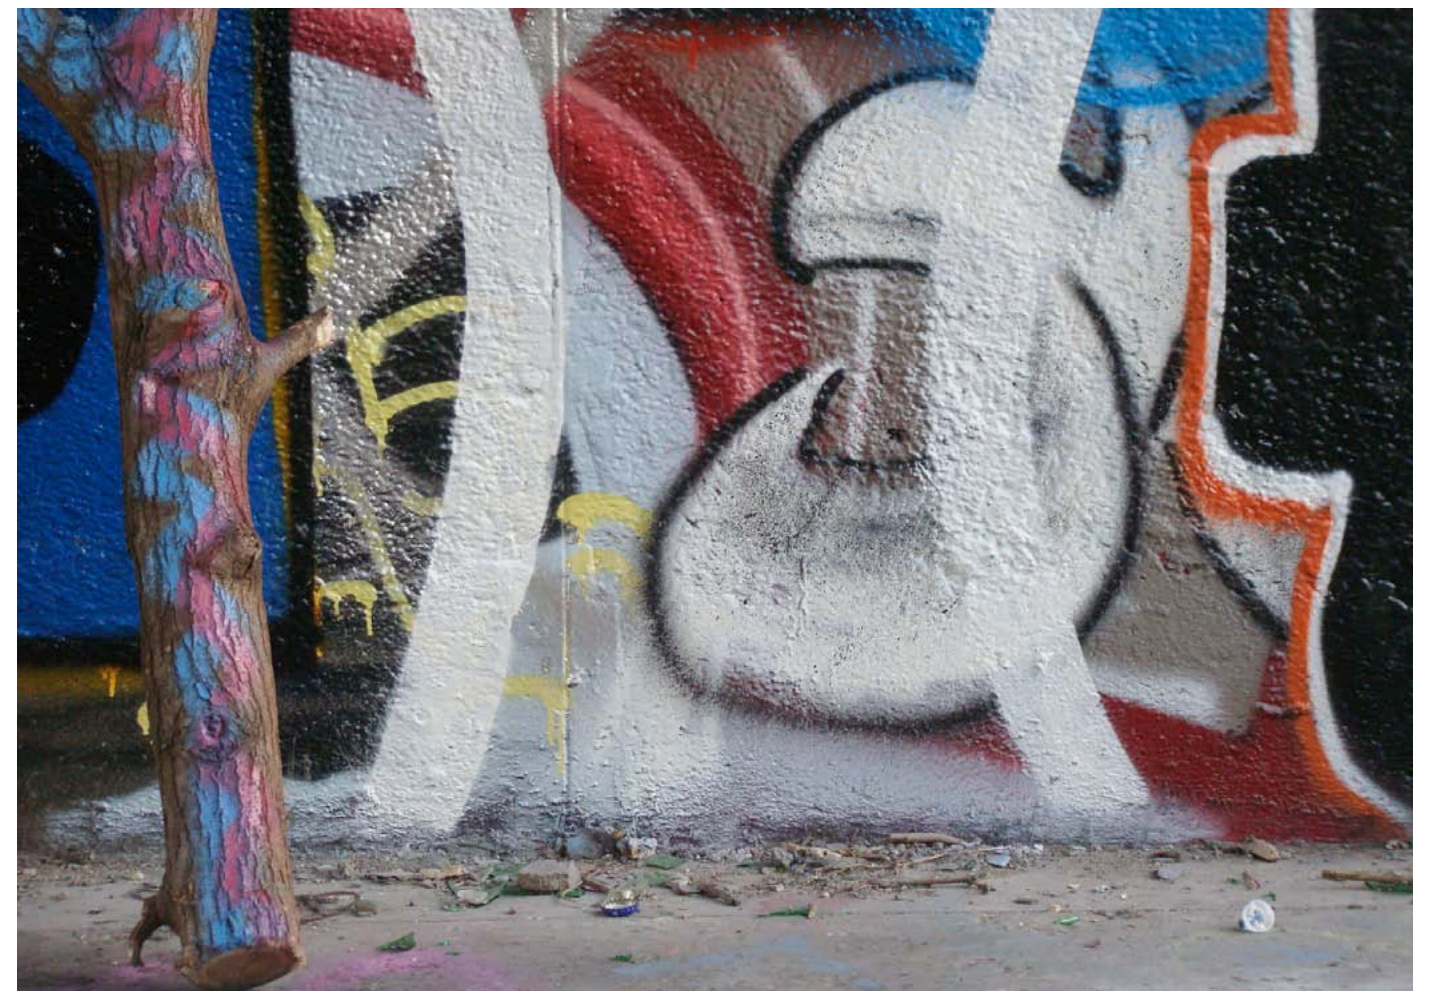

A photograph of a stone wall, possibly made of dark, weathered stone blocks. A prominent horizontal crack runs across the middle of the image. On the right side, there is a vertical strip of lighter, more uniform stone blocks, possibly representing a different section or a repair. The overall appearance is aged and somewhat damaged.

La petite ceinture

VIEW

Auguste Cain
Paris, France – approximate address

ENTREE

< > Hide

gystje y se2u MEACON MES MEA xwt sen OF SNaH KL
Lesacr!gm z véhéRRRSVK
duik JO V
AM 130rⓈ
P iv ROSE WHSP
Sy SANSUR SDR LARS 5AG.5 MOICE MO REP!RHMéAFI
JE SUIS